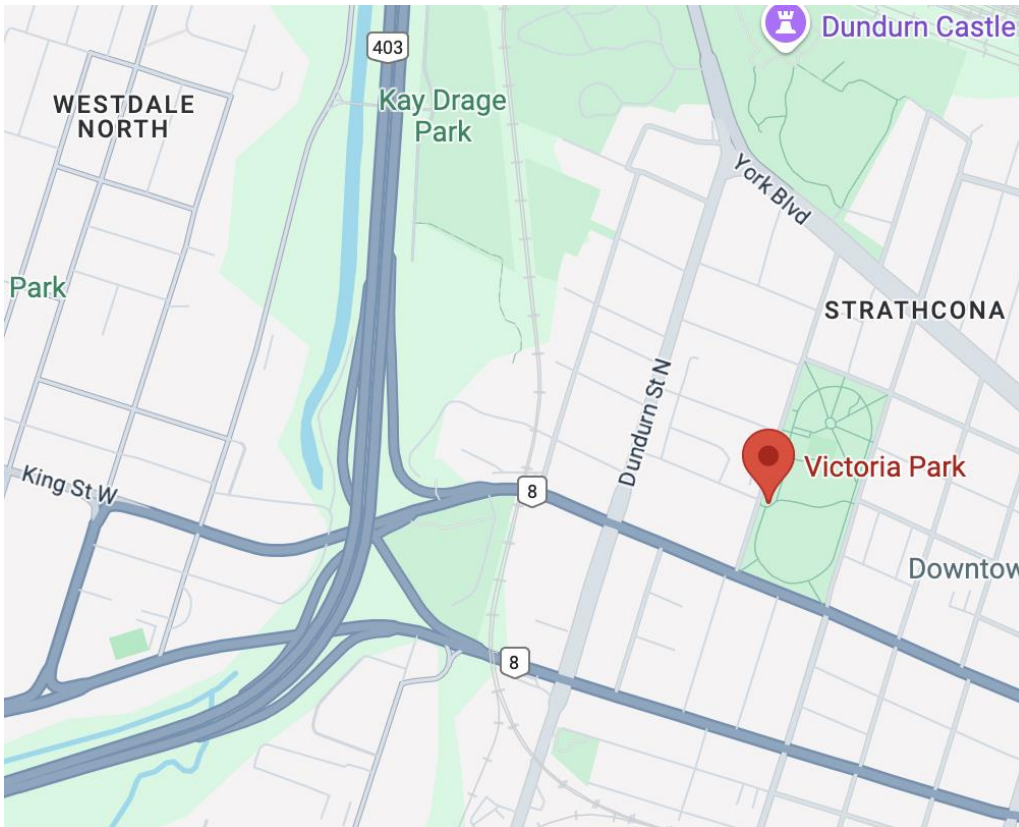

VICTORIA PARK SPRINT, NOVEMBER 16th, 2024

PARKING:

[Victoria Park - Google Maps](#)

There is limited parking at the park so you may need to use side streets.

FORMAT:

Sprint distance.

START:

The start is located immediately north of the park's parking lot (west side). The first start is 3:30 PM. Participants can start at any time. Courses close at 5PM.

PRELIMINARY COURSE LENGTHS:

Course	Course Length	Scale & Contours	Notes
Long	2.2 km	1:2500	Map flip and lots of controls with many on similar features (e.g. tree) on both courses.
Short	1.6 km	with barely any contours	

CAUTION:

This park has many users. Please share the paths. The playground and pavilion at the northern end of the park are out of bounds and are marked as such on the map.

AWARDS:

We will try to have a few draw prizes.