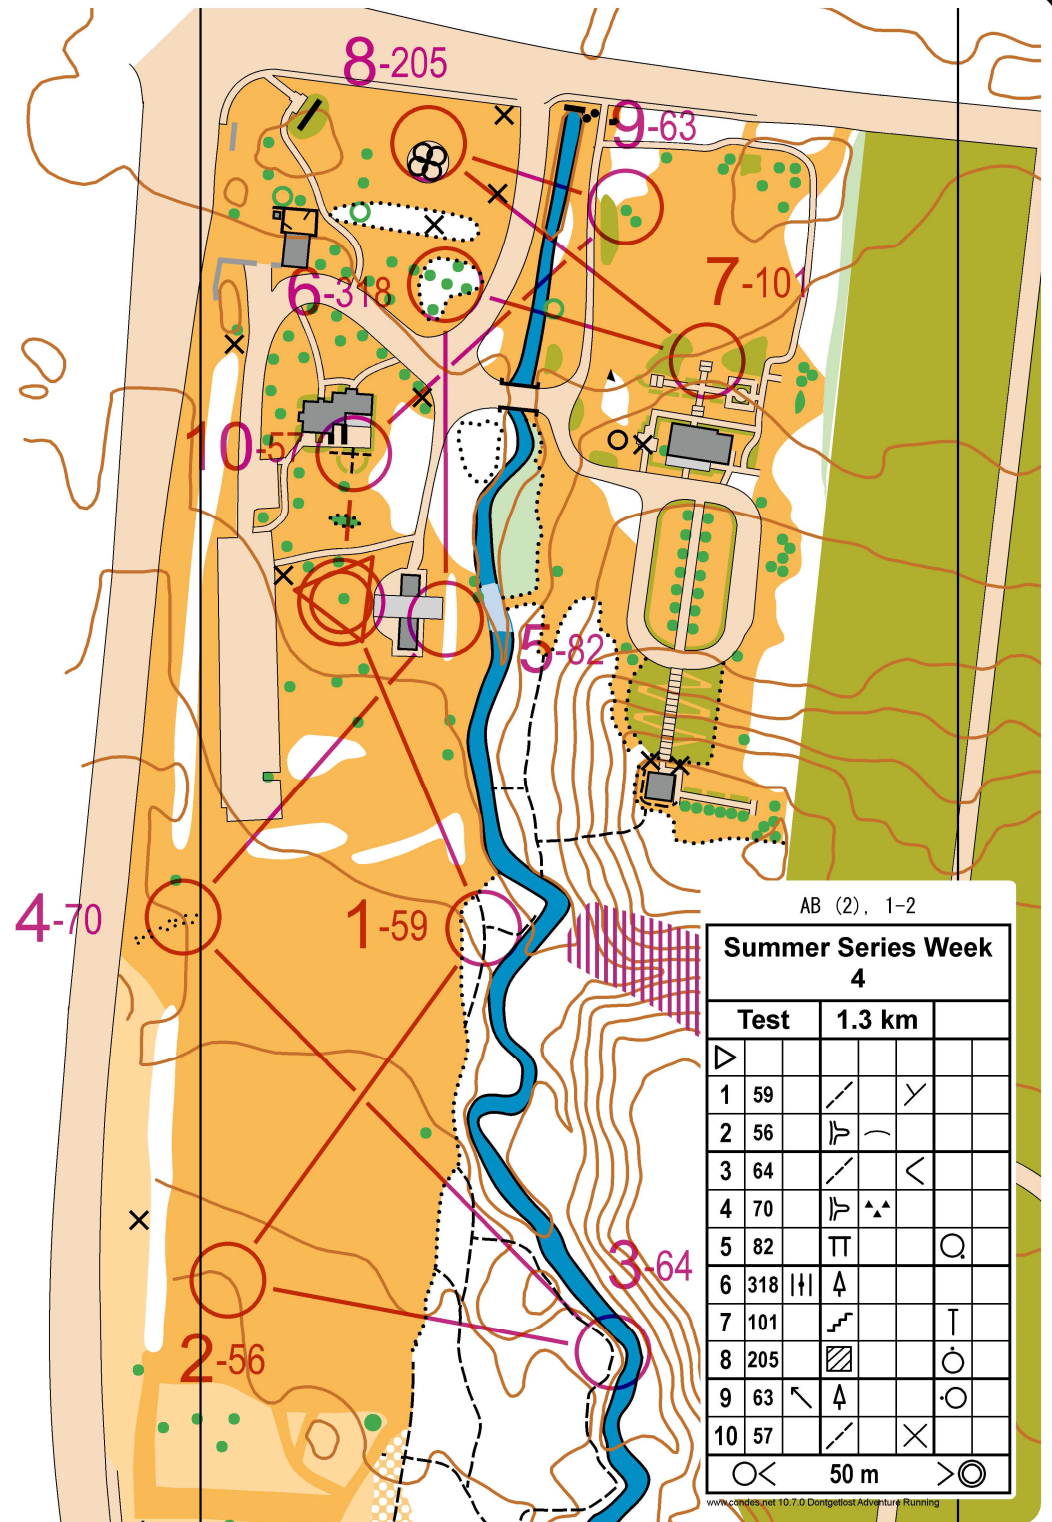

DONTGETLOST

ADVENTURE RUNNING

DGL SPRINT WEEKEND RELAY

Battlefield Park
 Scale 1:2500
 Contour Interval 2.5m

MAGNETIC
 NORTH

DONTGETLOST

ADVENTURE RUNNING

DGL SPRINT WEEKEND RELAY

Battlefield Park
Scale 1:2500
Contour Interval 2.5m

MAGNETIC
NORTH

DONTGETLOST

ADVENTURE RUNNING

DGL SPRINT WEEKEND RELAY

Battlefield Park
 Scale 1:2500
 Contour Interval 2.5m

MAGNETIC
 NORTH

DONTGETLOST

ADVENTURE RUNNING

DGL SPRINT WEEKEND RELAY

Battlefield Park
 Scale 1:2500
 Contour Interval 2.5m

MAGNETIC
 NORTH