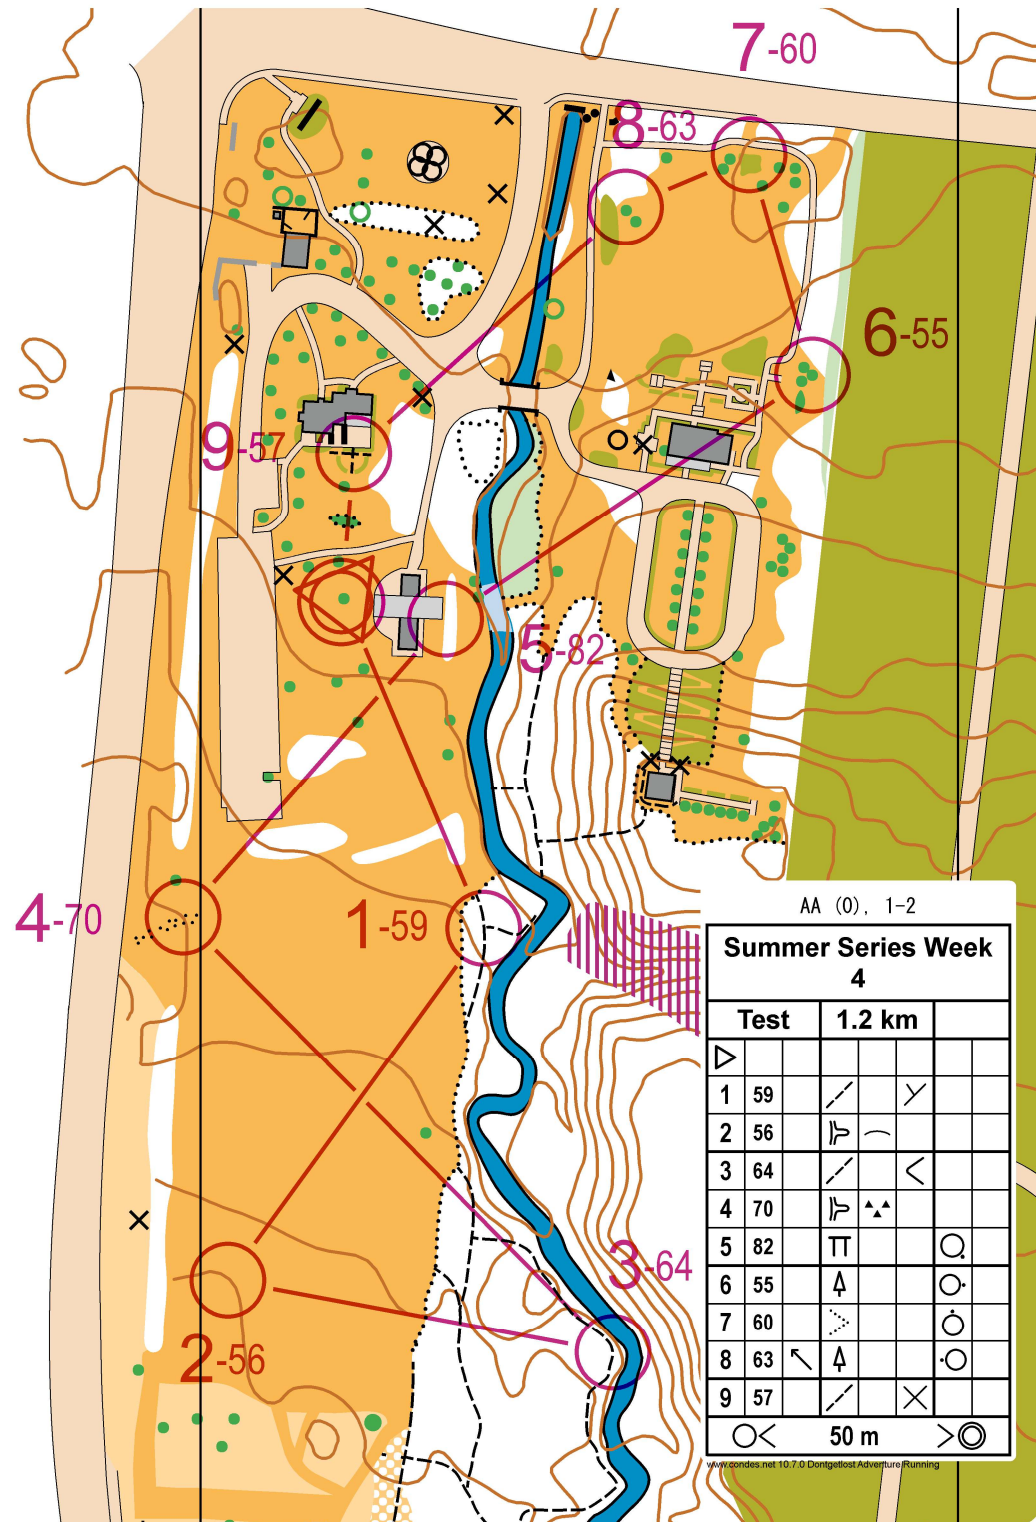

DONTGETLOST

ADVENTURE RUNNING

DGL SPRINT WEEKEND RELAY

Battlefield Park
 Scale 1:2500
 Contour Interval 2.5m

MAGNETIC
 NORTH

DONTGETLOST

ADVENTURE RUNNING

DGL SPRINT WEEKEND RELAY

Battlefield Park
Scale 1:2500
Contour Interval 2.5m

MAGNETIC
NORTH

DONTGETLOST

ADVENTURE RUNNING

DGL SPRINT WEEKEND RELAY

Battlefield Park
 Scale 1:2500
 Contour Interval 2.5m

MAGNETIC
 NORTH

DONTGETLOST

ADVENTURE RUNNING

DGL SPRINT WEEKEND RELAY

Battlefield Park
 Scale 1:2500
 Contour Interval 2.5m

MAGNETIC
 NORTH