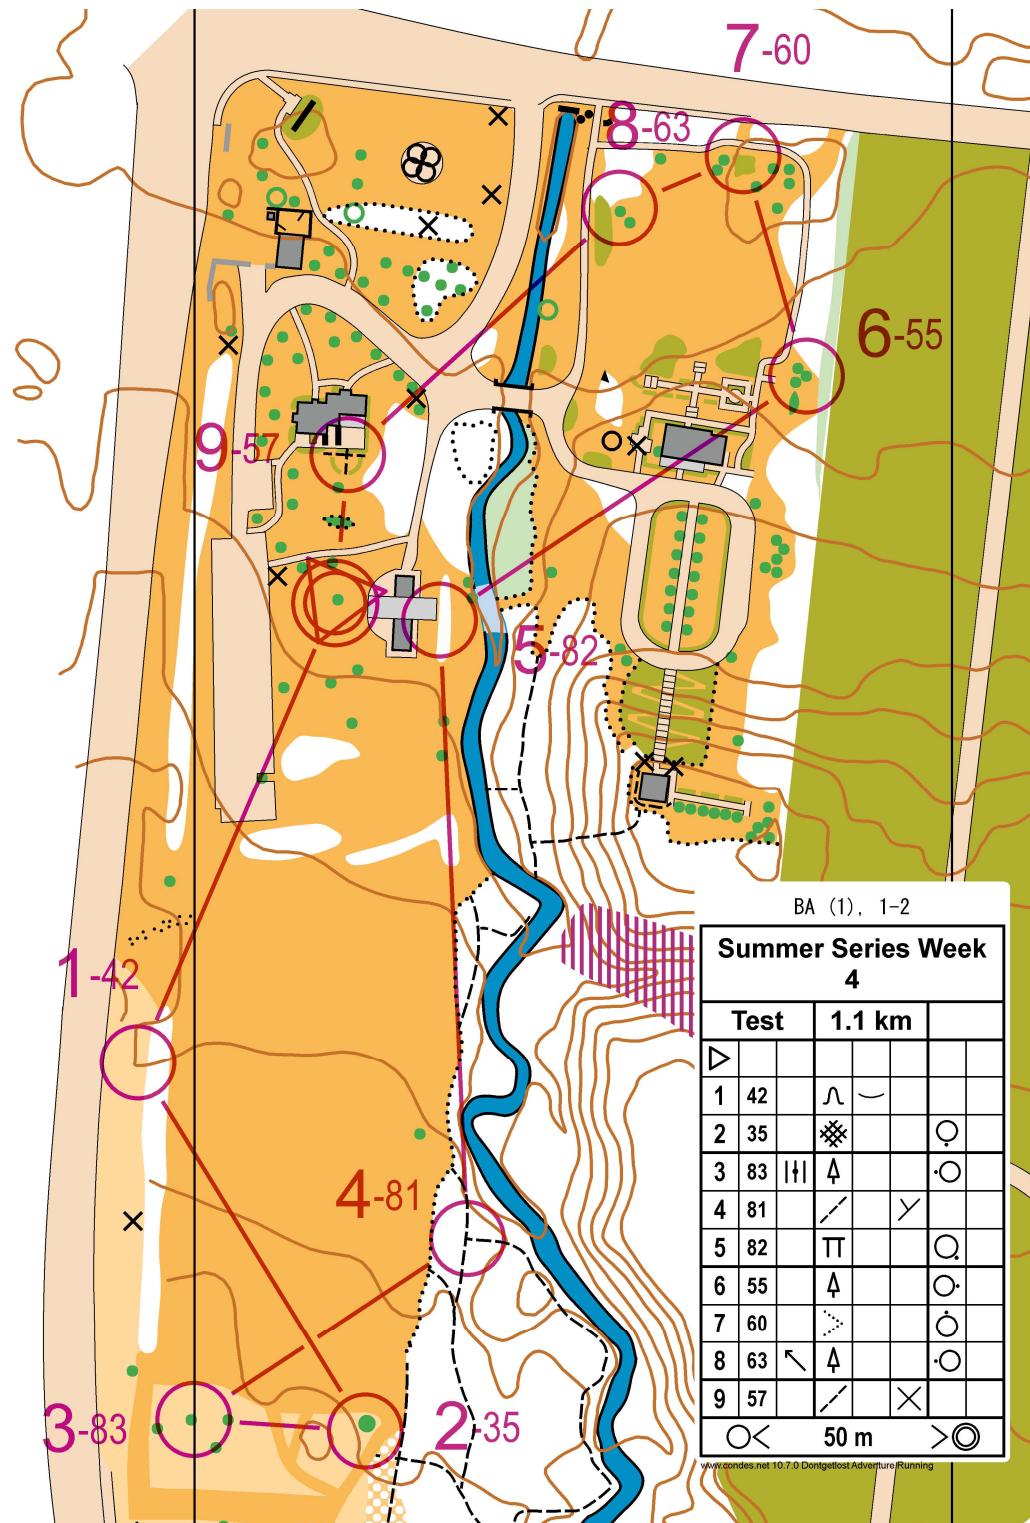

DONTGETLOST

ADVENTURE RUNNING

DGL SPRINT WEEKEND RELAY

Battlefield Park
 Scale 1:2500
 Contour Interval 2.5m

MAGNETIC
 NORTH

DONTGETLOST

ADVENTURE RUNNING

DGL SPRINT WEEKEND RELAY

Battlefield Park
Scale 1:2500
Contour Interval 2.5m

MAGNETIC
NORTH

DONTGETLOST

ADVENTURE RUNNING

DGL SPRINT WEEKEND RELAY

Battlefield Park
 Scale 1:2500
 Contour Interval 2.5m

MAGNETIC
 NORTH

DONTGETLOST

ADVENTURE RUNNING

DGL SPRINT WEEKEND RELAY

Battlefield Park
 Scale 1:2500
 Contour Interval 2.5m

MAGNETIC
 NORTH